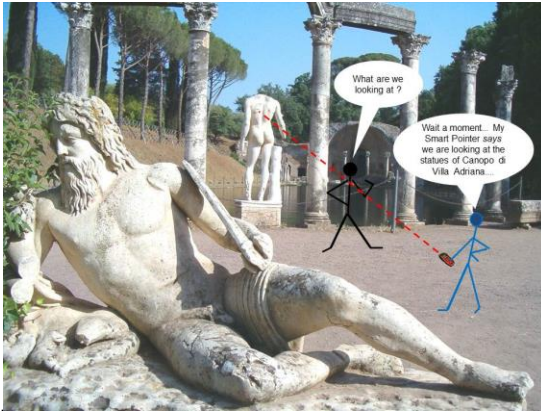

Multimedia Tunist Guide

RESEARCH GROUP

CTIF_Italy, located at the University of Rome Tor Vergata, is the Italian branch of the *Center for TeleInfrastructure (CTIF)* network of research centers, with headquarter in Aalborg University (DK). The objective of the network is to perform advanced research in the field of architecture, technology and applications of Information and Communications Technology (ICT). The Head of **CTIF_Italy** is Prof. G della Cananea

APPLICATION

The smart-pointer is able to provide audio-visual turistic information on a point of interest for the user by just pointing it.

OPERATION

When the user point with the device the object of interest, the system recognize the object and extract information from a database recorded on a SD card. By the Bluetooth interface, the smart pointer transmits the information to one external terminal, which process them and make them usable for the user. The database is periodically updated via Internet, by using a WiFi access.

SISTEMA SMARTPOINTER

Subsystems of the smart-pointer

- Processing unit
- GPS Receiver
- Bluetooth 2.1 + EDR
- WiFi 802.11 b/g
- Accelerometer
- Three axis magnetometer
- SD card.