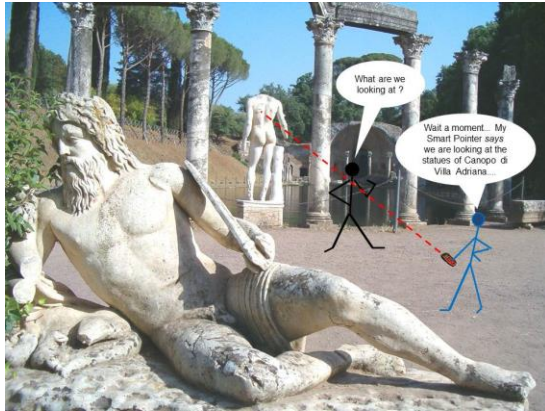

CoIRICH

Examples of Applications: Digital Guide Tour

Multimedia Tourist Guide

APPLICATION

The smart-pointer, developed in the **CTIF_Italy HASCON** Lab, is able to provide audio-visual turistic information on a point of interest for the user by just pointing it.